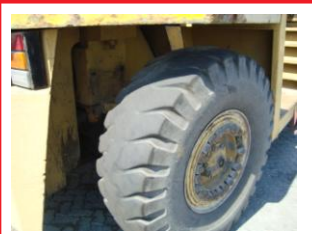

FORKLIFTCENTER

880003415

Front

Worldwide delivery

FORKLIFTS, REACHSTACKERS & TERMINAL EQUIPMENT

Forkliftcenter BV Haarlemmerstraatweg 149b

1165MK Halfweg (Amsterdam) The Netherlands

Tel: +31(0)20 4974 101 Email: info@forkliftcenter.com

[HTTP://WWW.FORKLIFTCENTER.COM](http://www.forkliftcenter.com)